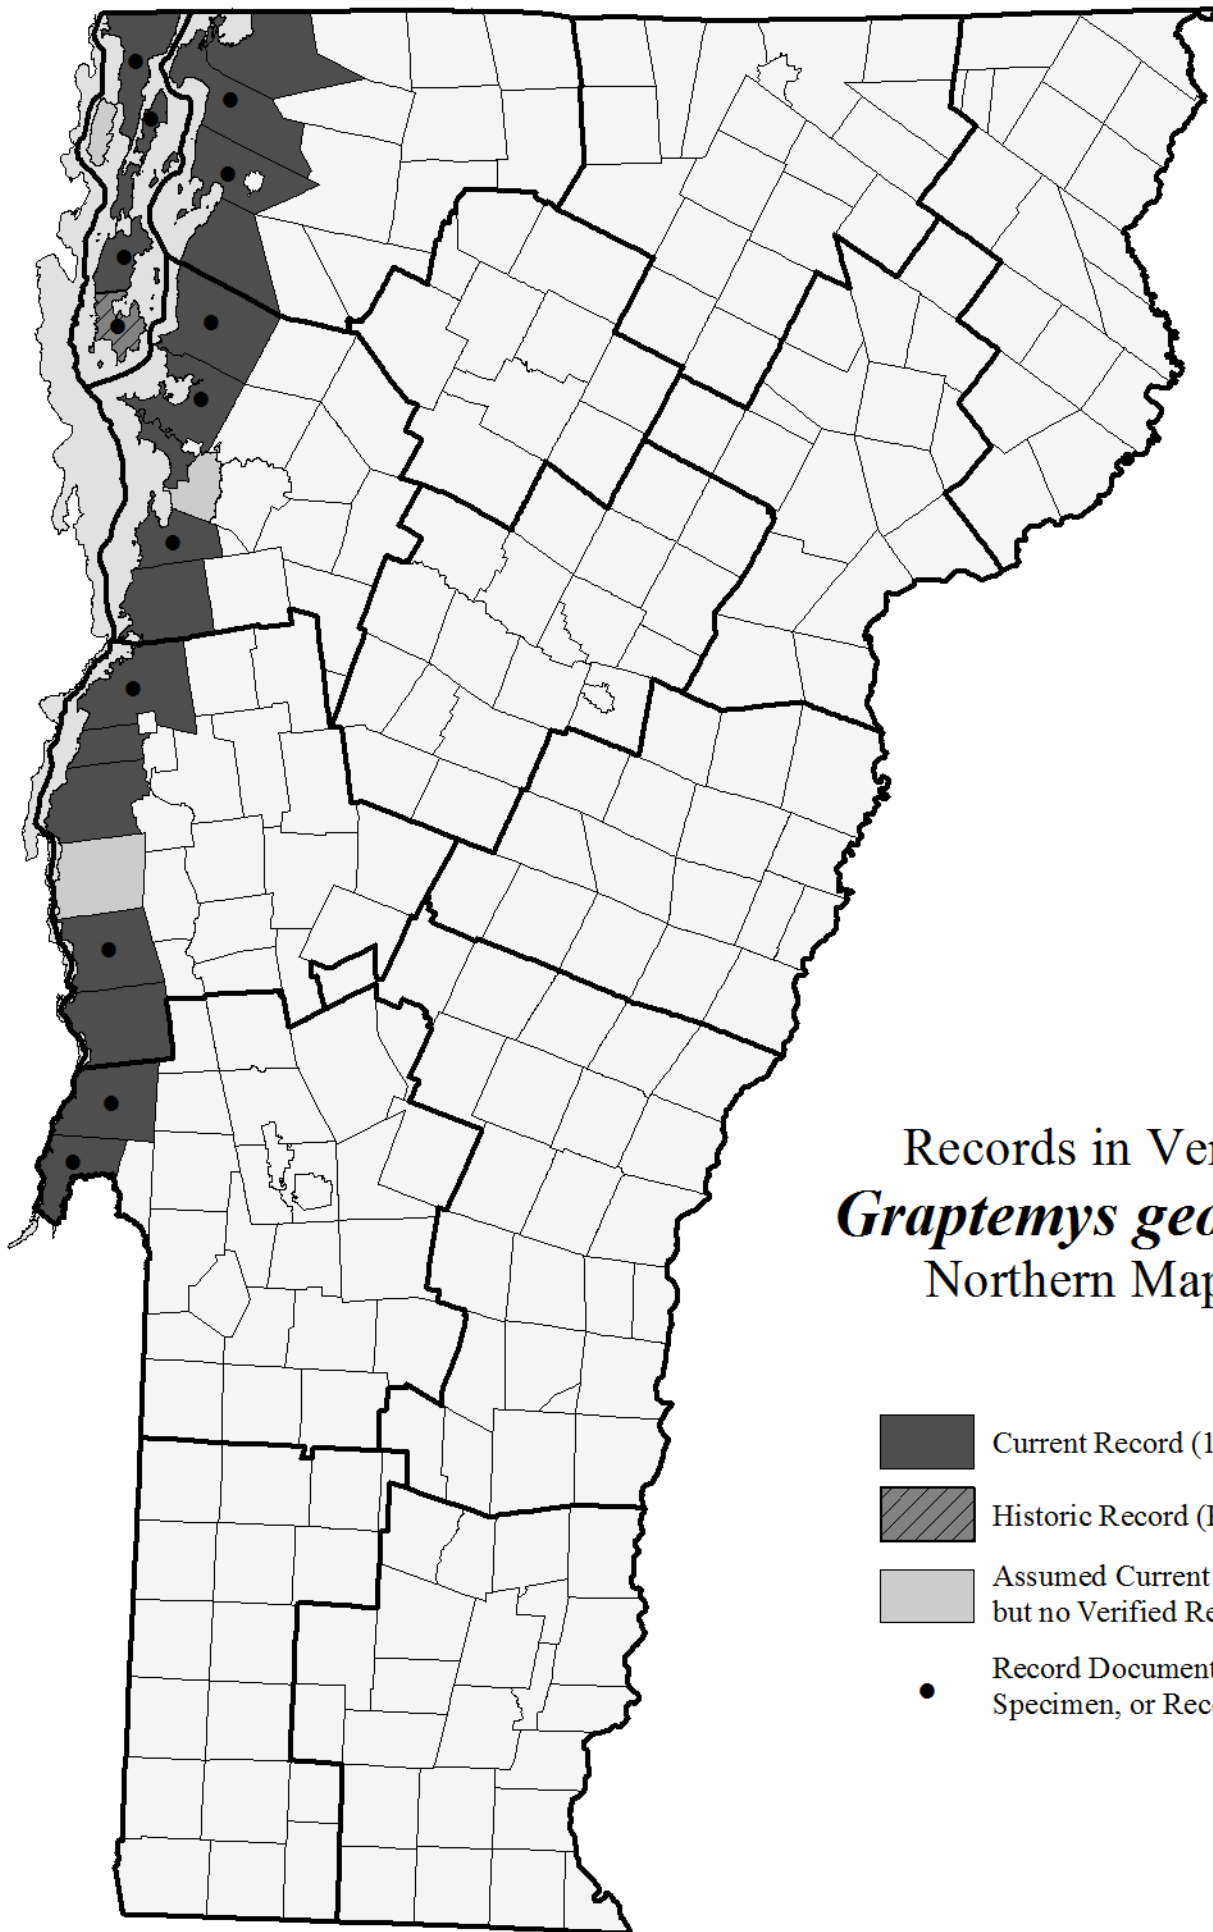

Turtles

Records in Vermont of *Graptemys geographica* Northern Map Turtle

- Current Record (1986 through 2010)
- Historic Record (Prior to 1986)
- Assumed Current Presence but no Verified Records
- Record Documented with Photo, Specimen, or Recording