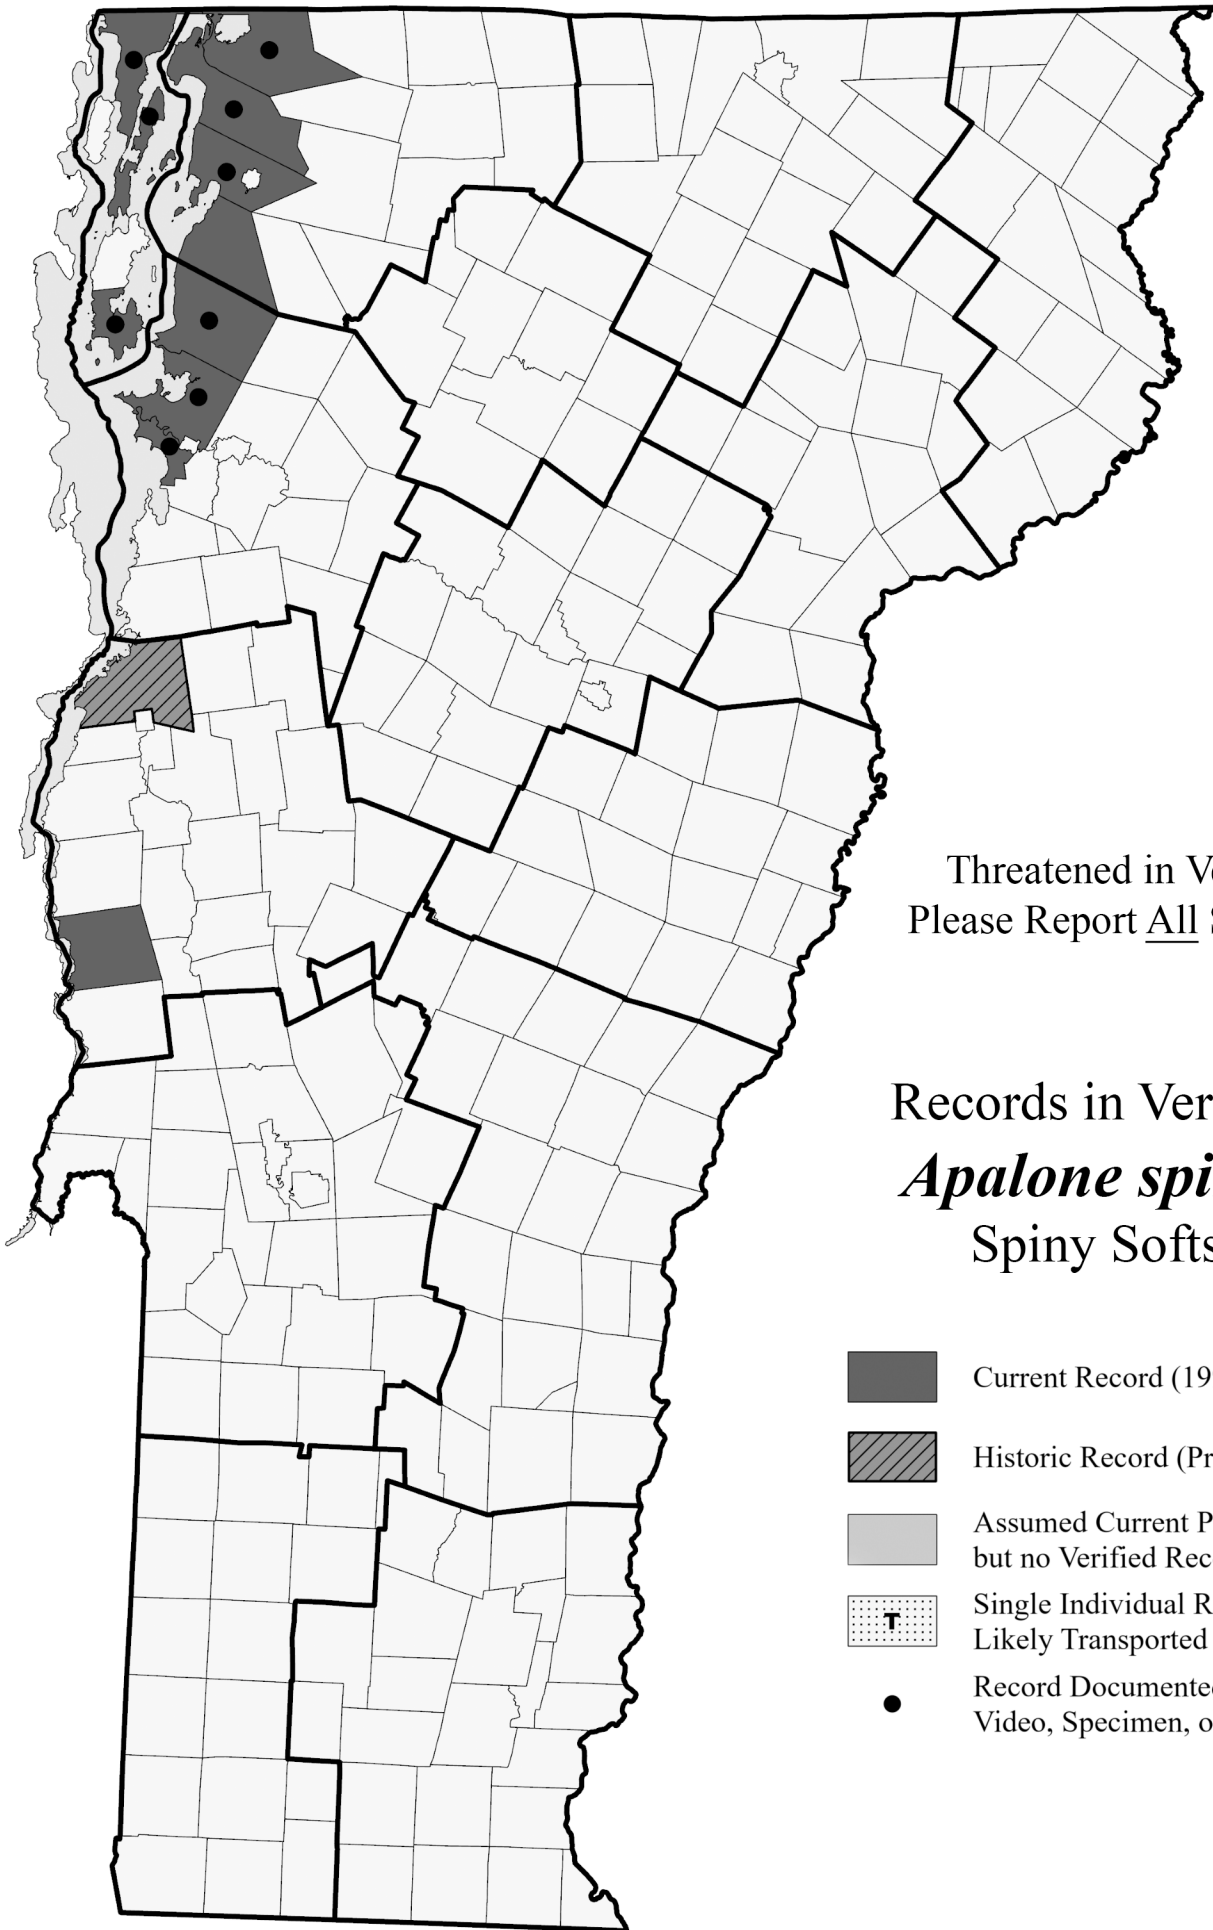

Turtles

Threatened in Vermont
Please Report All Sightings

Records in Vermont of *Apalone spinifera* Spiny Softshell

-  Current Record (1999 through 2023)
-  Historic Record (Prior to 1999)
-  Assumed Current Presence but no Verified Records
-  Single Individual Reported, Likely Transported by Humans
-  Record Documented with Photo, Video, Specimen, or Recording