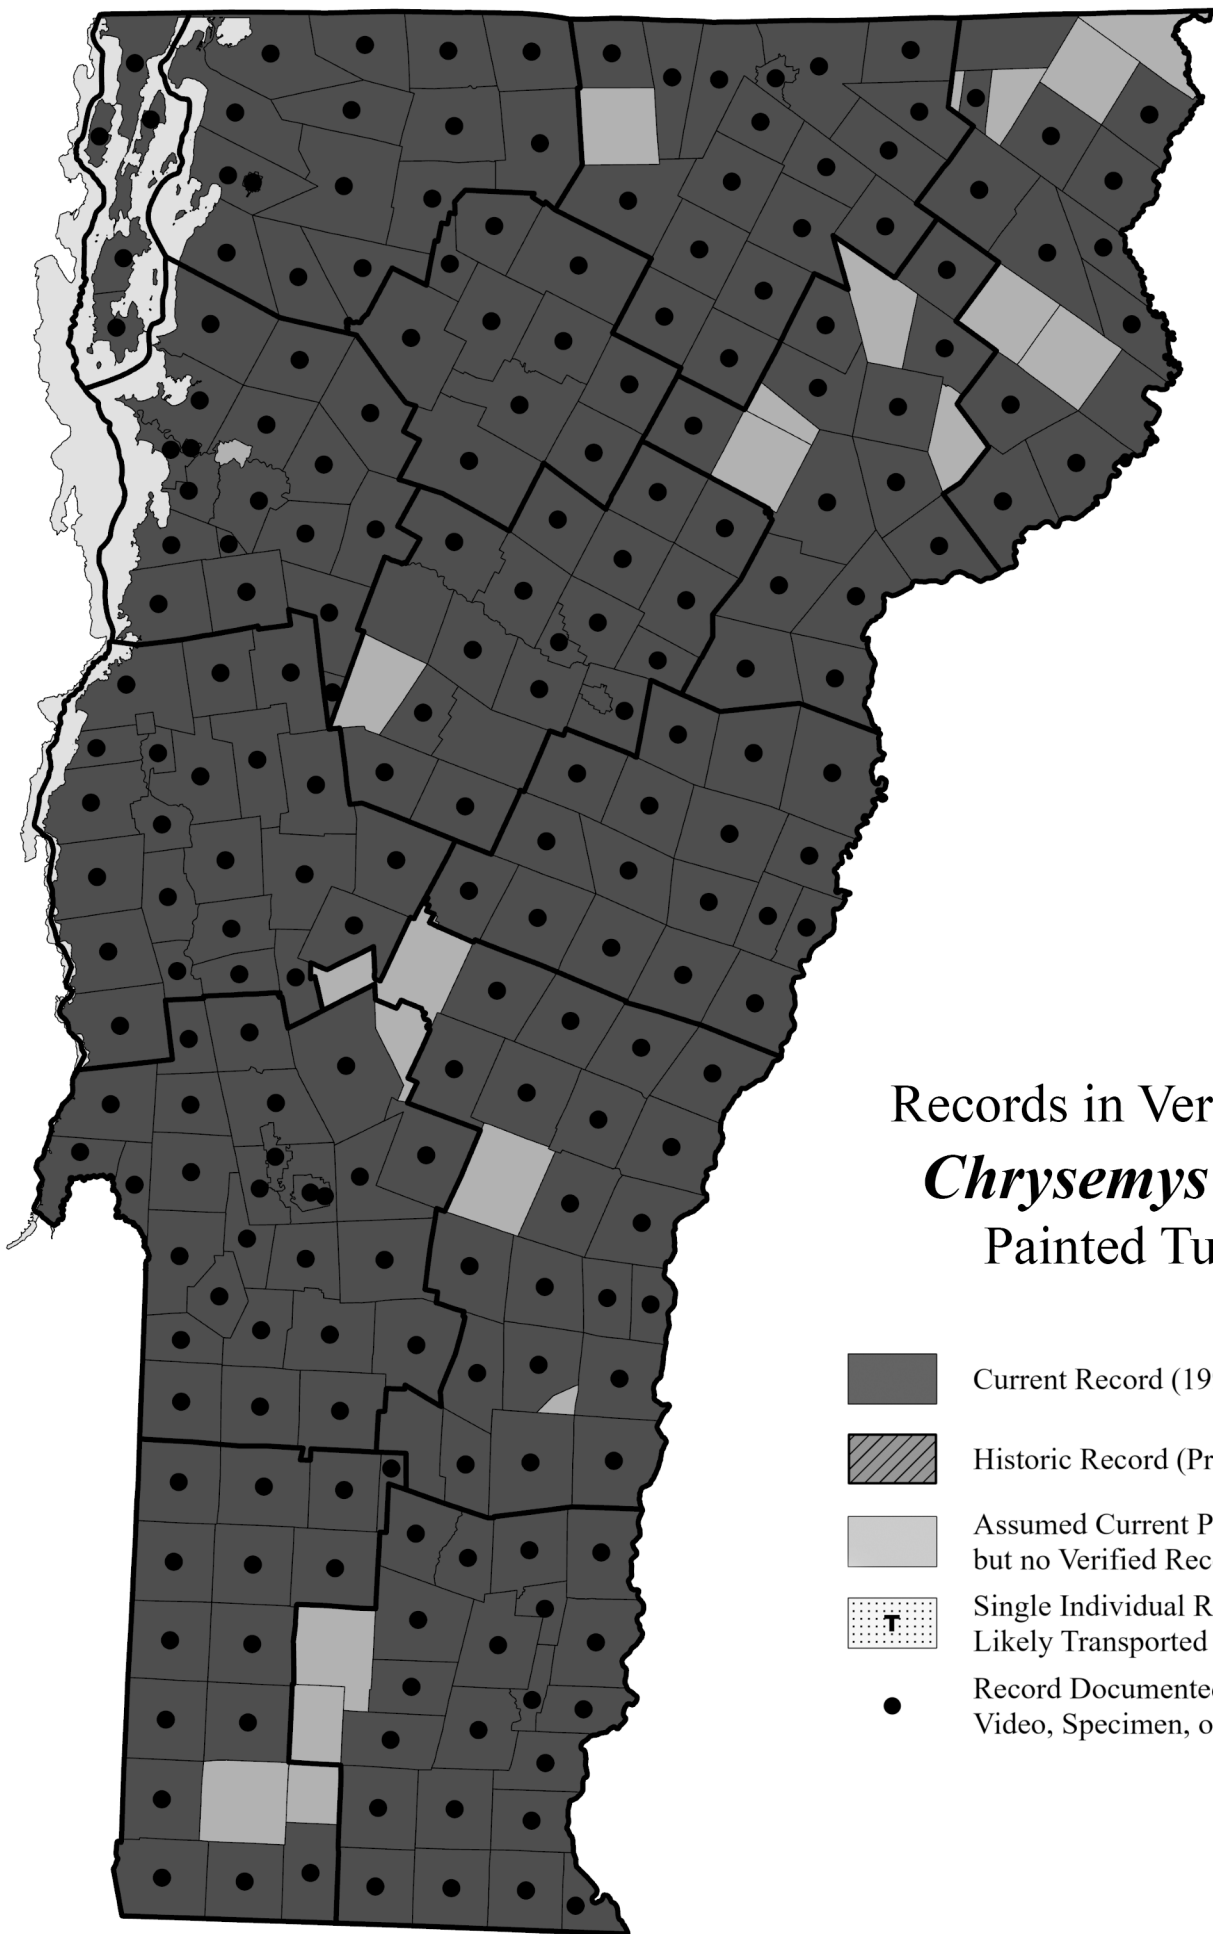

# Turtles

## Records in Vermont of *Chrysemys picta* Painted Turtle

- Current Record (1999 through 2023)
- ▨ Historic Record (Prior to 1999)
- Assumed Current Presence but no Verified Records
- ▤ T Single Individual Reported, Likely Transported by Humans
- Record Documented with Photo, Video, Specimen, or Recording