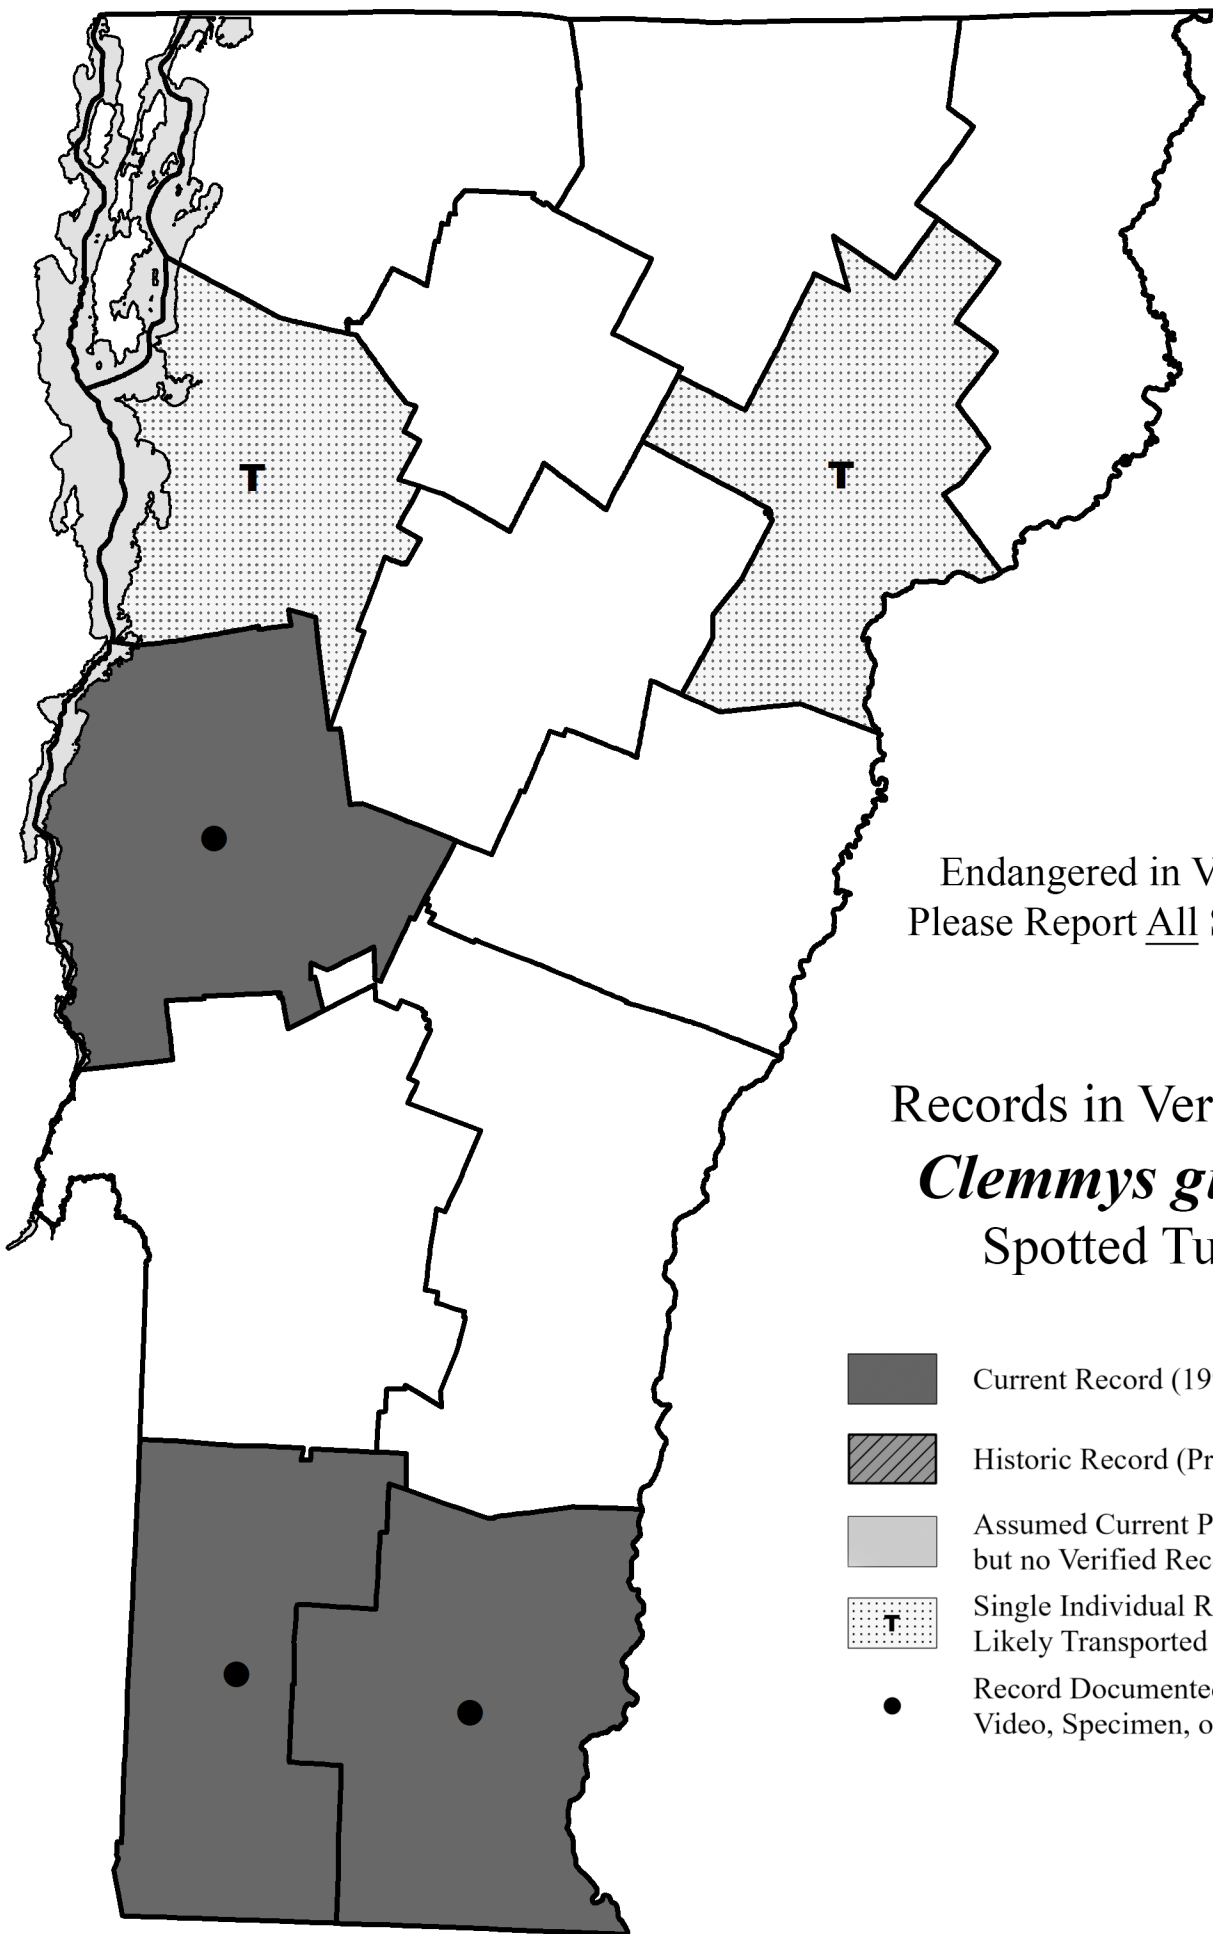

Turtles

Endangered in Vermont
Please Report All Sightings

Records in Vermont of *Clemmys guttata* Spotted Turtle

-  Current Record (1999 through 2023)
-  Historic Record (Prior to 1999)
-  Assumed Current Presence but no Verified Records
-  Single Individual Reported, Likely Transported by Humans
-  Record Documented with Photo, Video, Specimen, or Recording