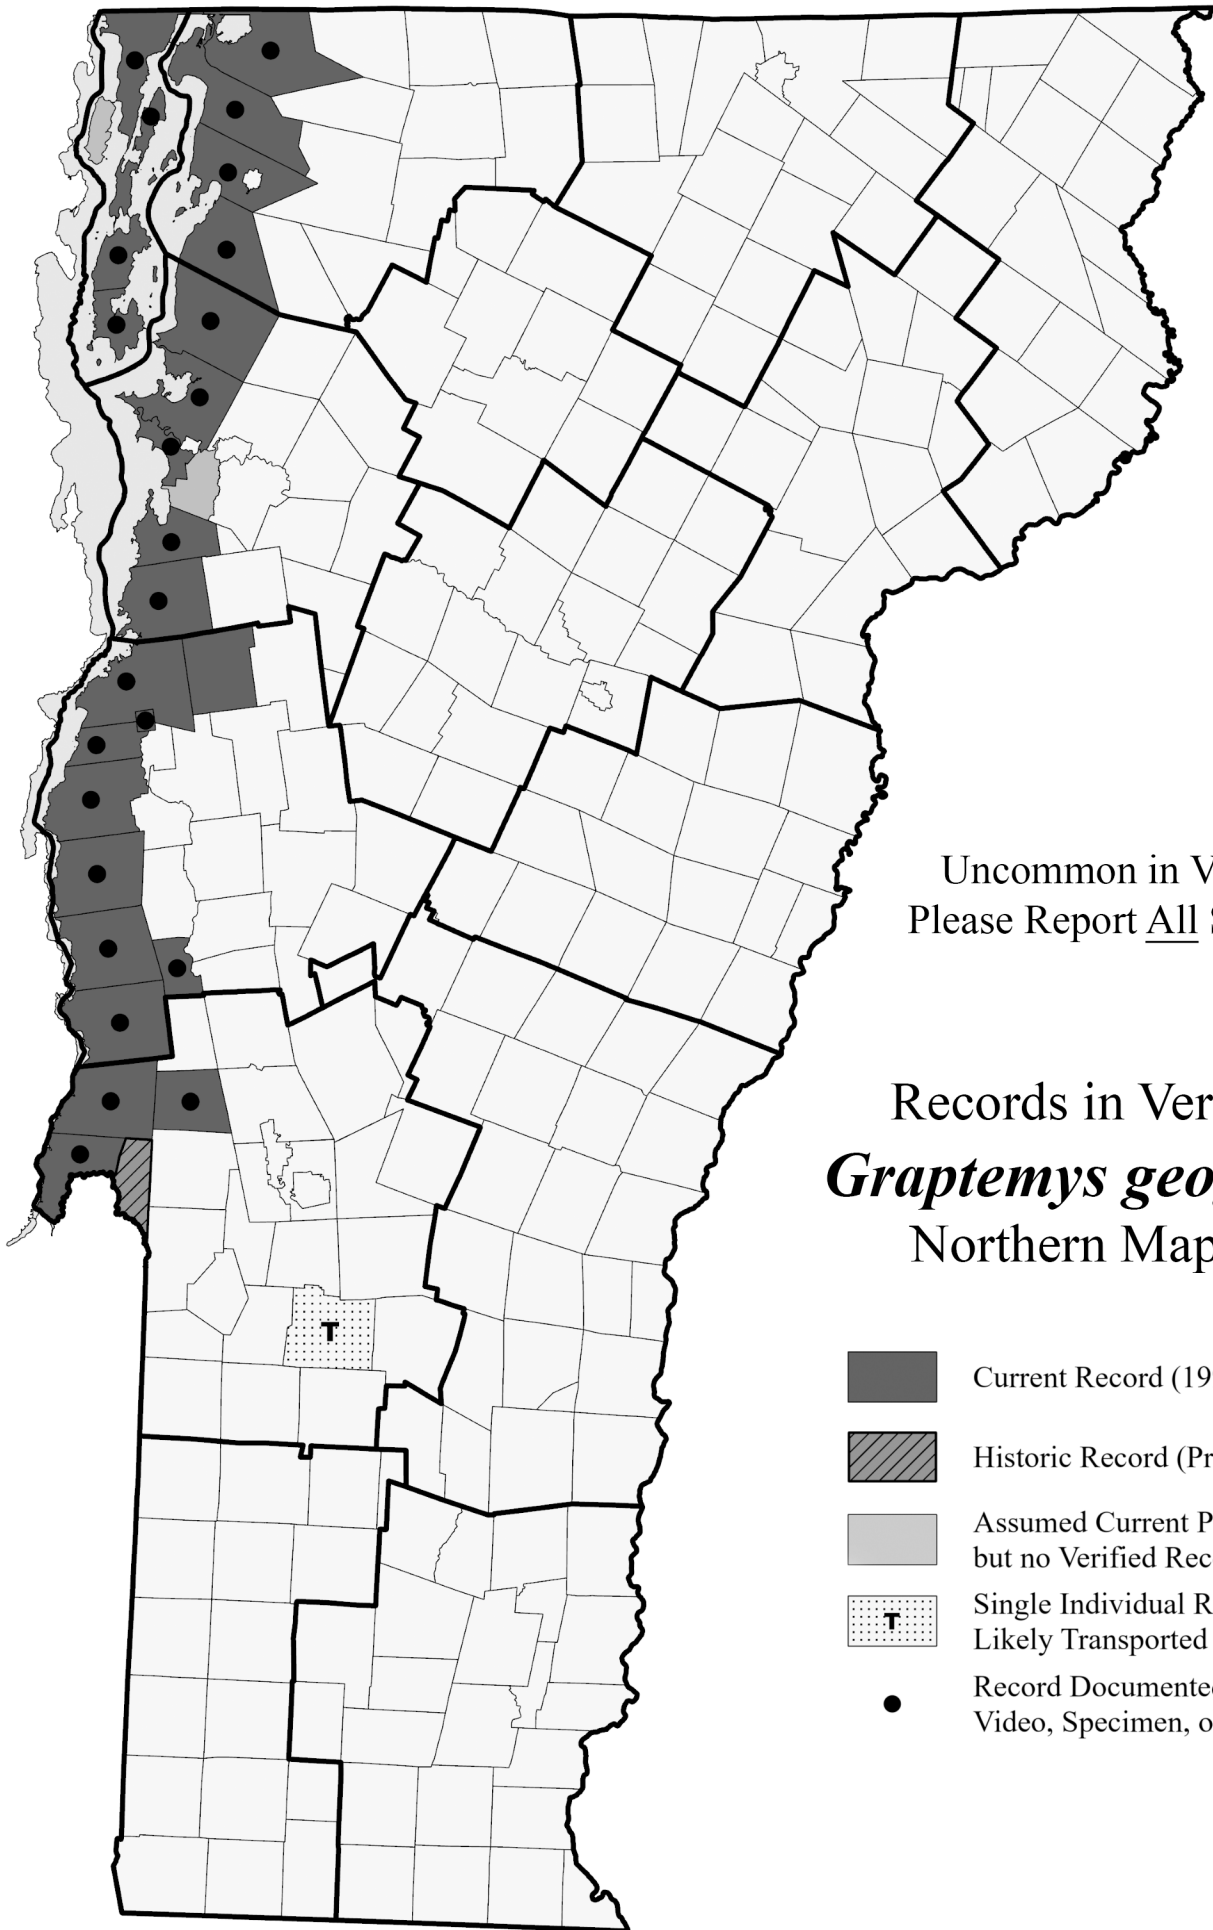

Turtles

Uncommon in Vermont
Please Report All Sightings

Records in Vermont of *Graptemys geographica* Northern Map Turtle

- Current Record (1999 through 2023)
- ▨ Historic Record (Prior to 1999)
- Assumed Current Presence but no Verified Records
- T Single Individual Reported, Likely Transported by Humans
- Record Documented with Photo, Video, Specimen, or Recording