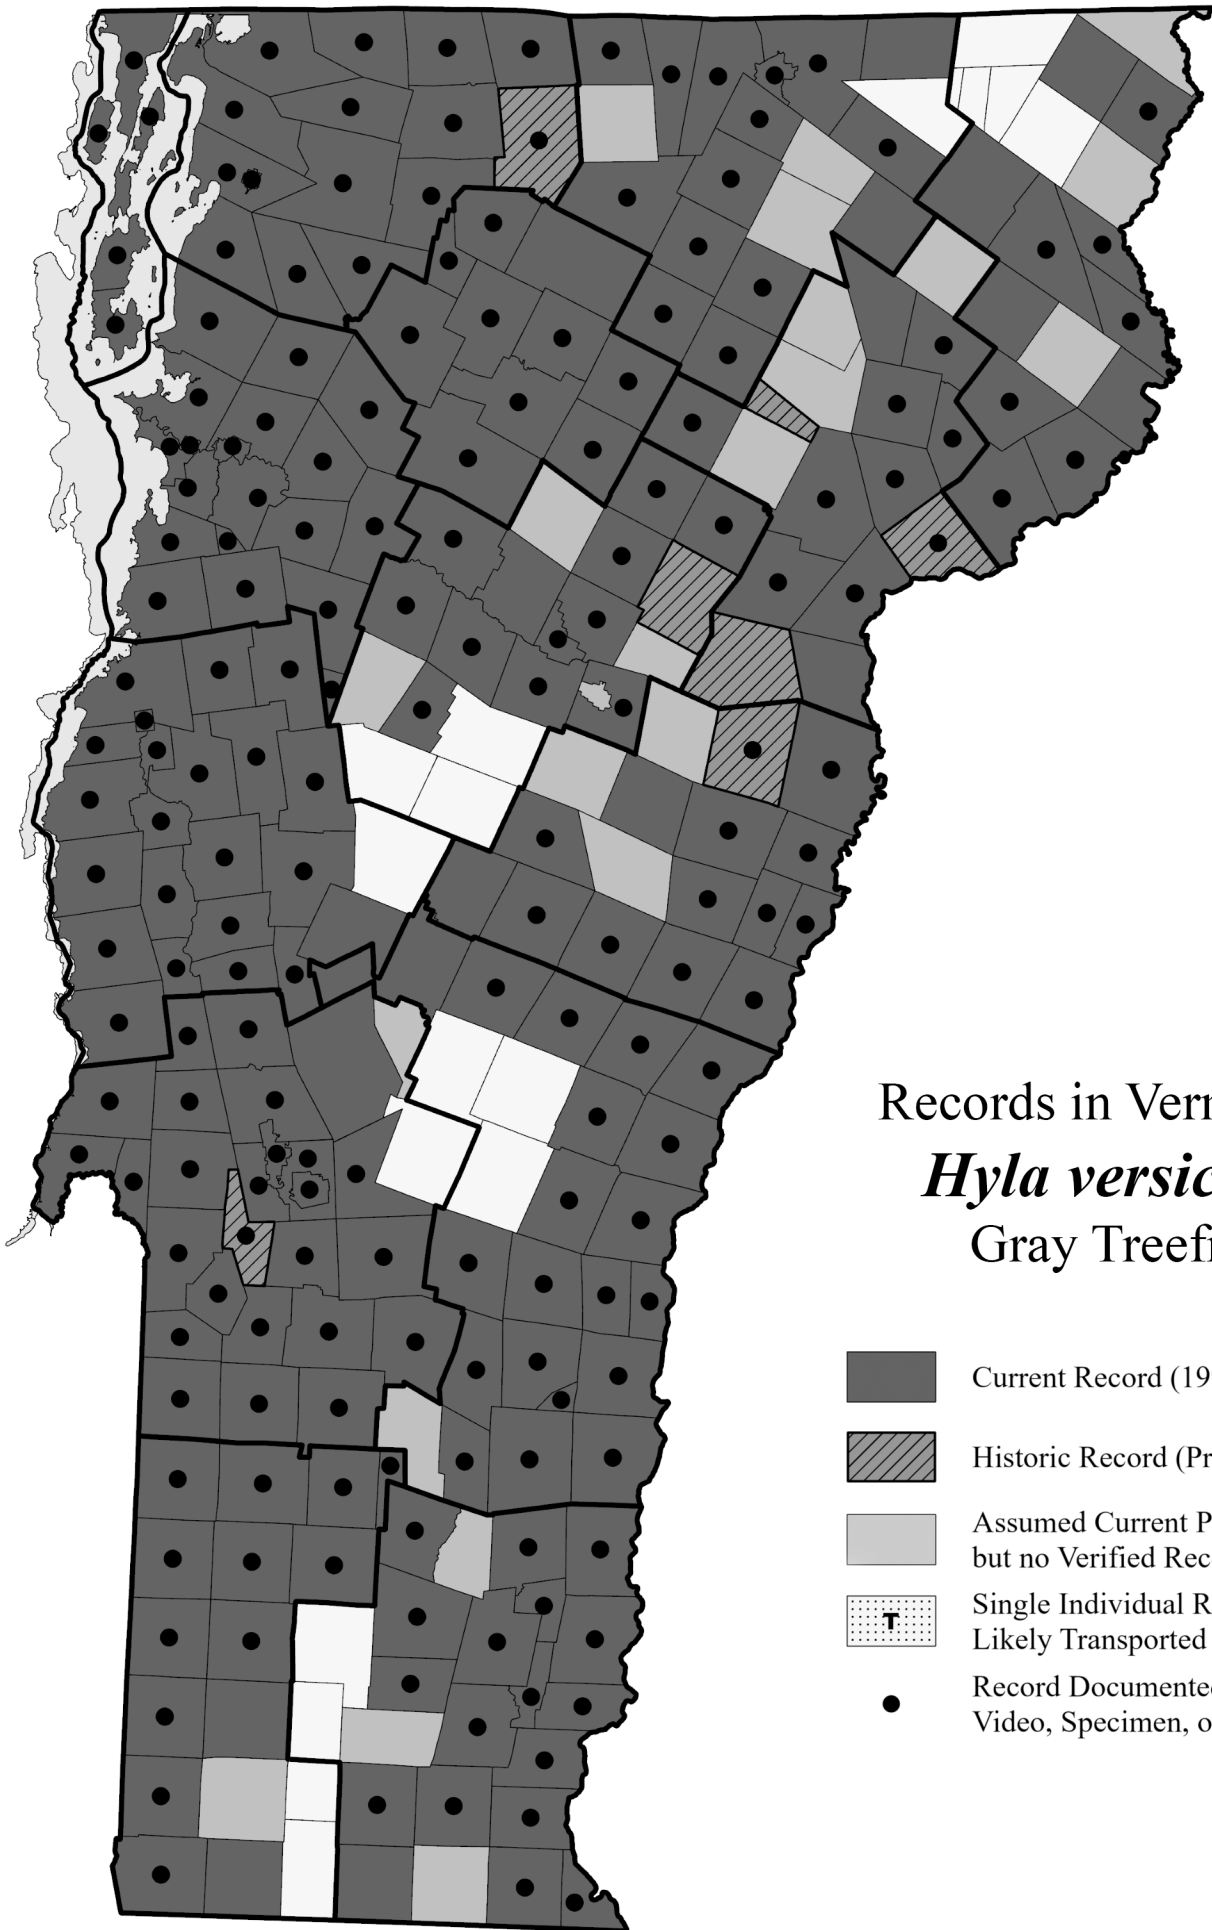

Frogs

Records in Vermont of *Hyla versicolor* Gray Treefrog

-  Current Record (1999 through 2023)
-  Historic Record (Prior to 1999)
-  Assumed Current Presence but no Verified Records
-  Single Individual Reported, Likely Transported by Humans
-  Record Documented with Photo, Video, Specimen, or Recording