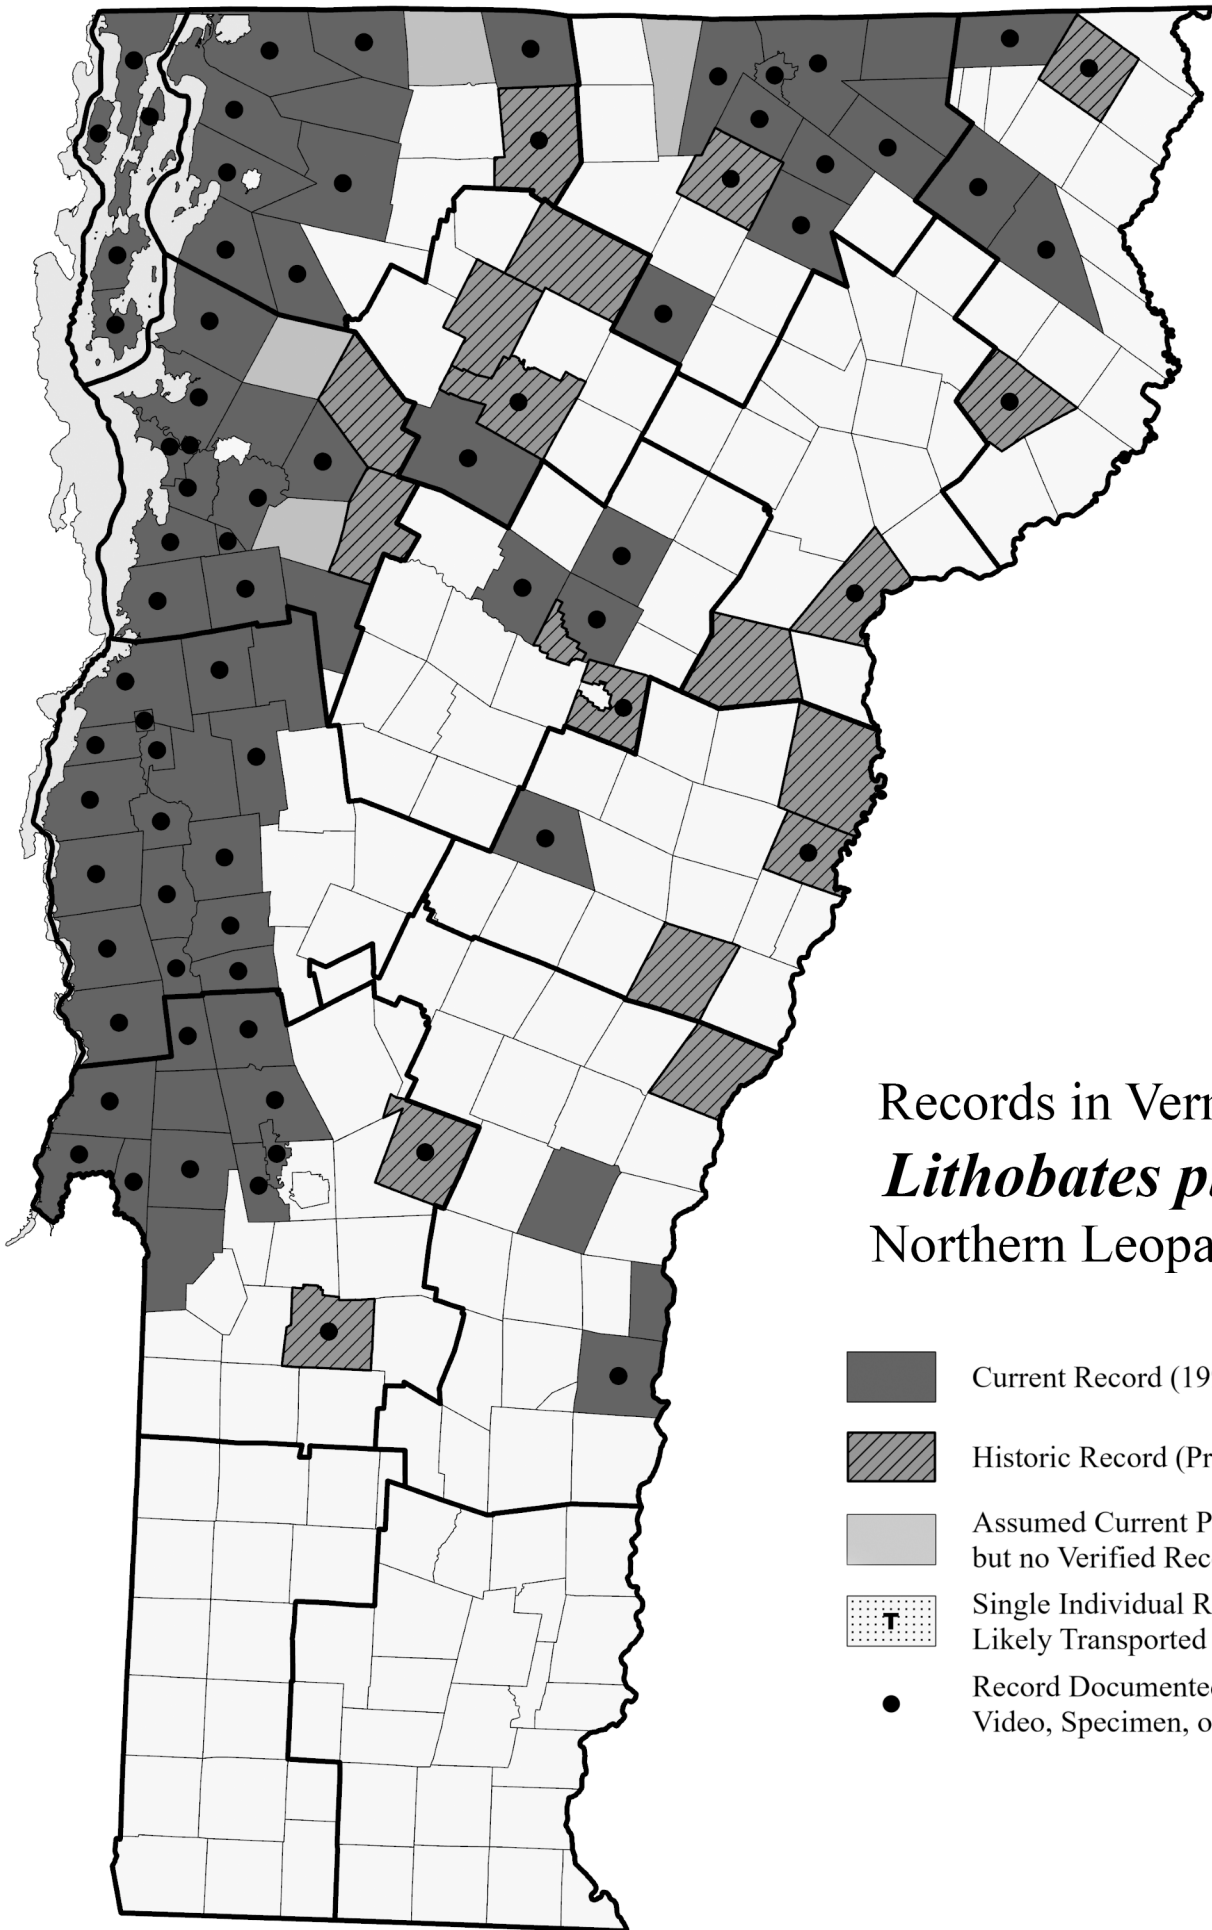

Frogs

Records in Vermont of *Lithobates pipiens* Northern Leopard Frog

-  Current Record (1999 through 2023)
-  Historic Record (Prior to 1999)
-  Assumed Current Presence but no Verified Records
-  Single Individual Reported, Likely Transported by Humans
-  Record Documented with Photo, Video, Specimen, or Recording