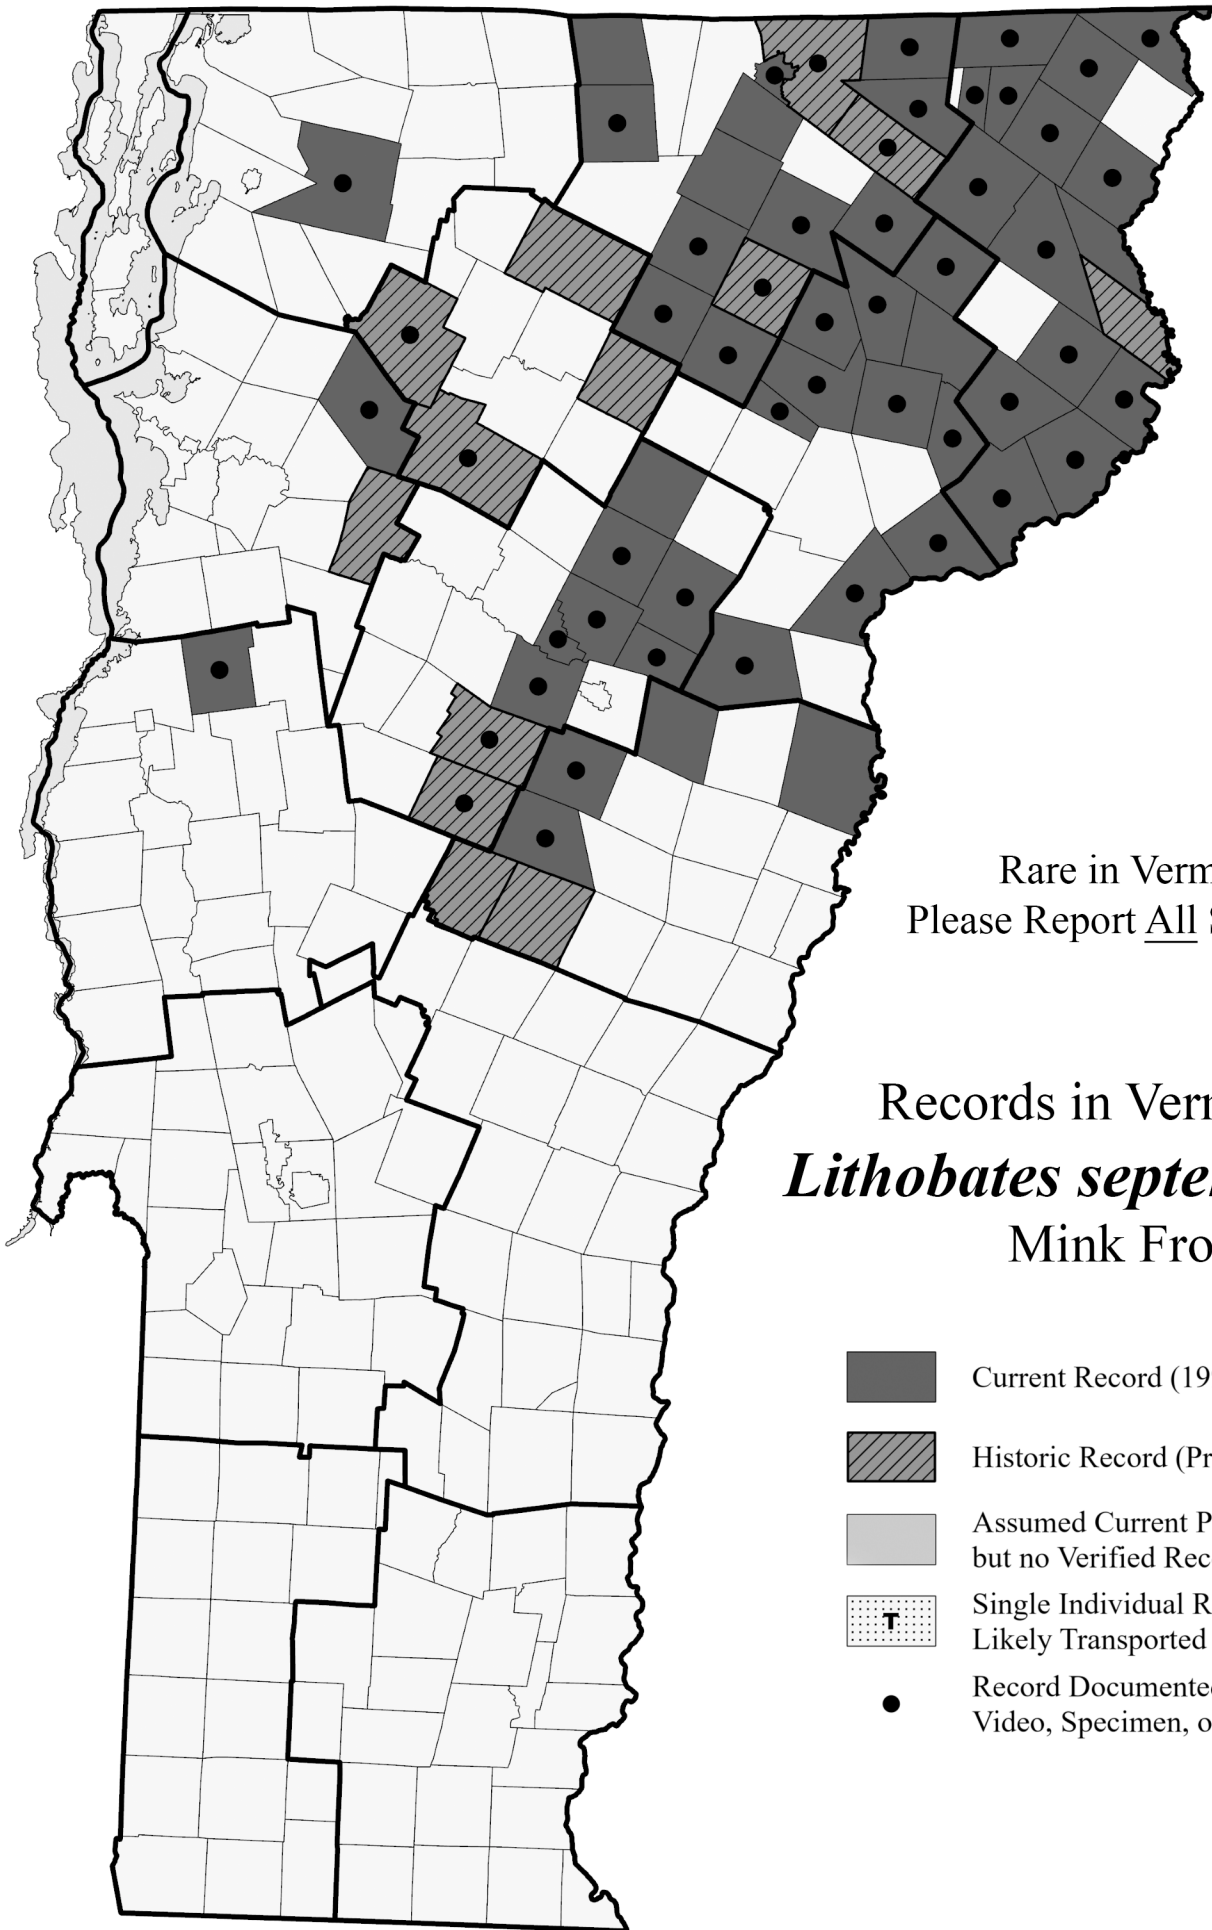

Frogs

Rare in Vermont
Please Report All Sightings

Records in Vermont of *Lithobates septentrionalis* Mink Frog

-  Current Record (1999 through 2023)
-  Historic Record (Prior to 1999)
-  Assumed Current Presence but no Verified Records
-  Single Individual Reported, Likely Transported by Humans
-  Record Documented with Photo, Video, Specimen, or Recording