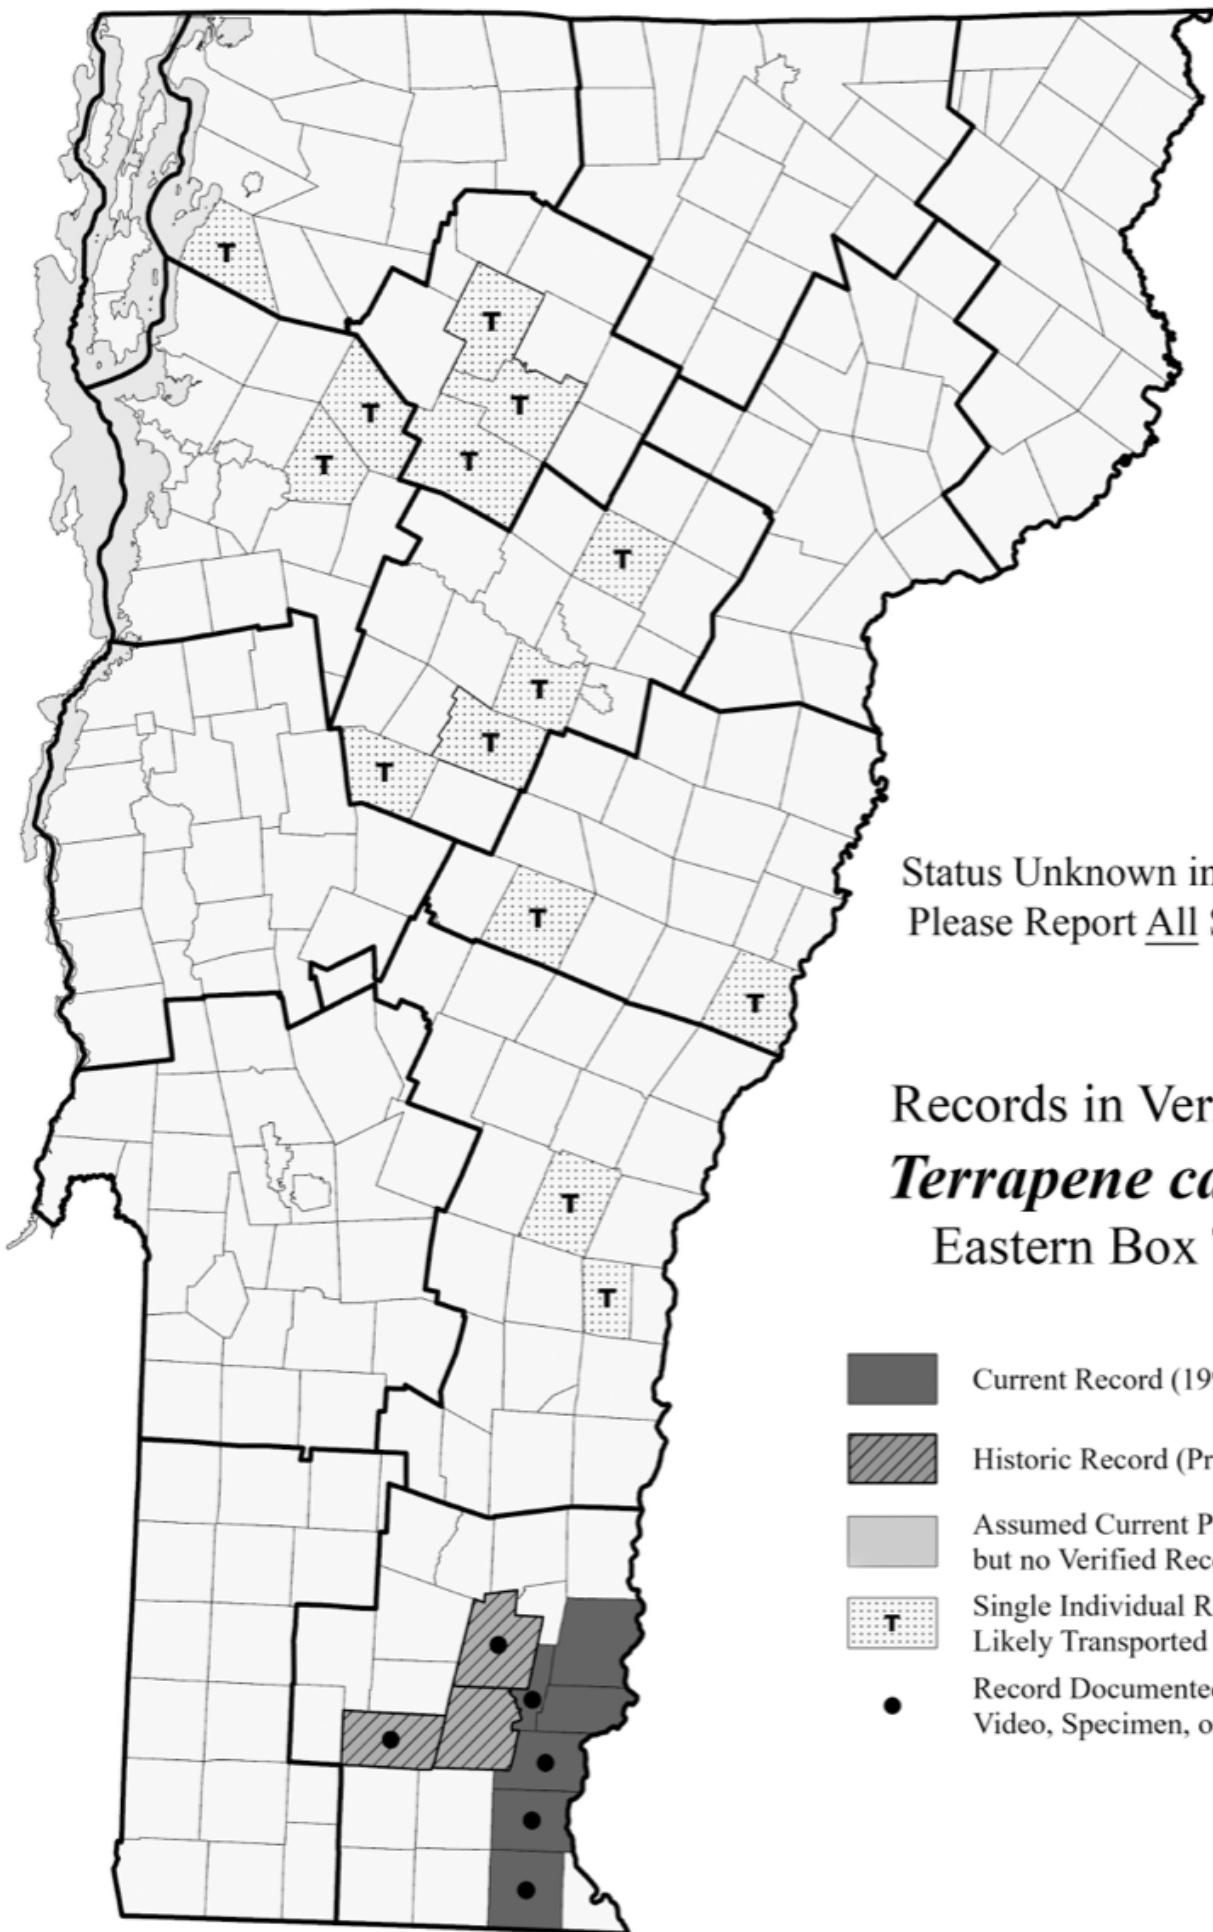

# Turtles

Status Unknown in Vermont  
Please Report All Sightings

## Records in Vermont of *Terrapene carolina* Eastern Box Turtle

- Current Record (1999 through 2023)
- Historic Record (Prior to 1999)
- Assumed Current Presence but no Verified Records
- Single Individual Reported, Likely Transported by Humans
- Record Documented with Photo, Video, Specimen, or Recording