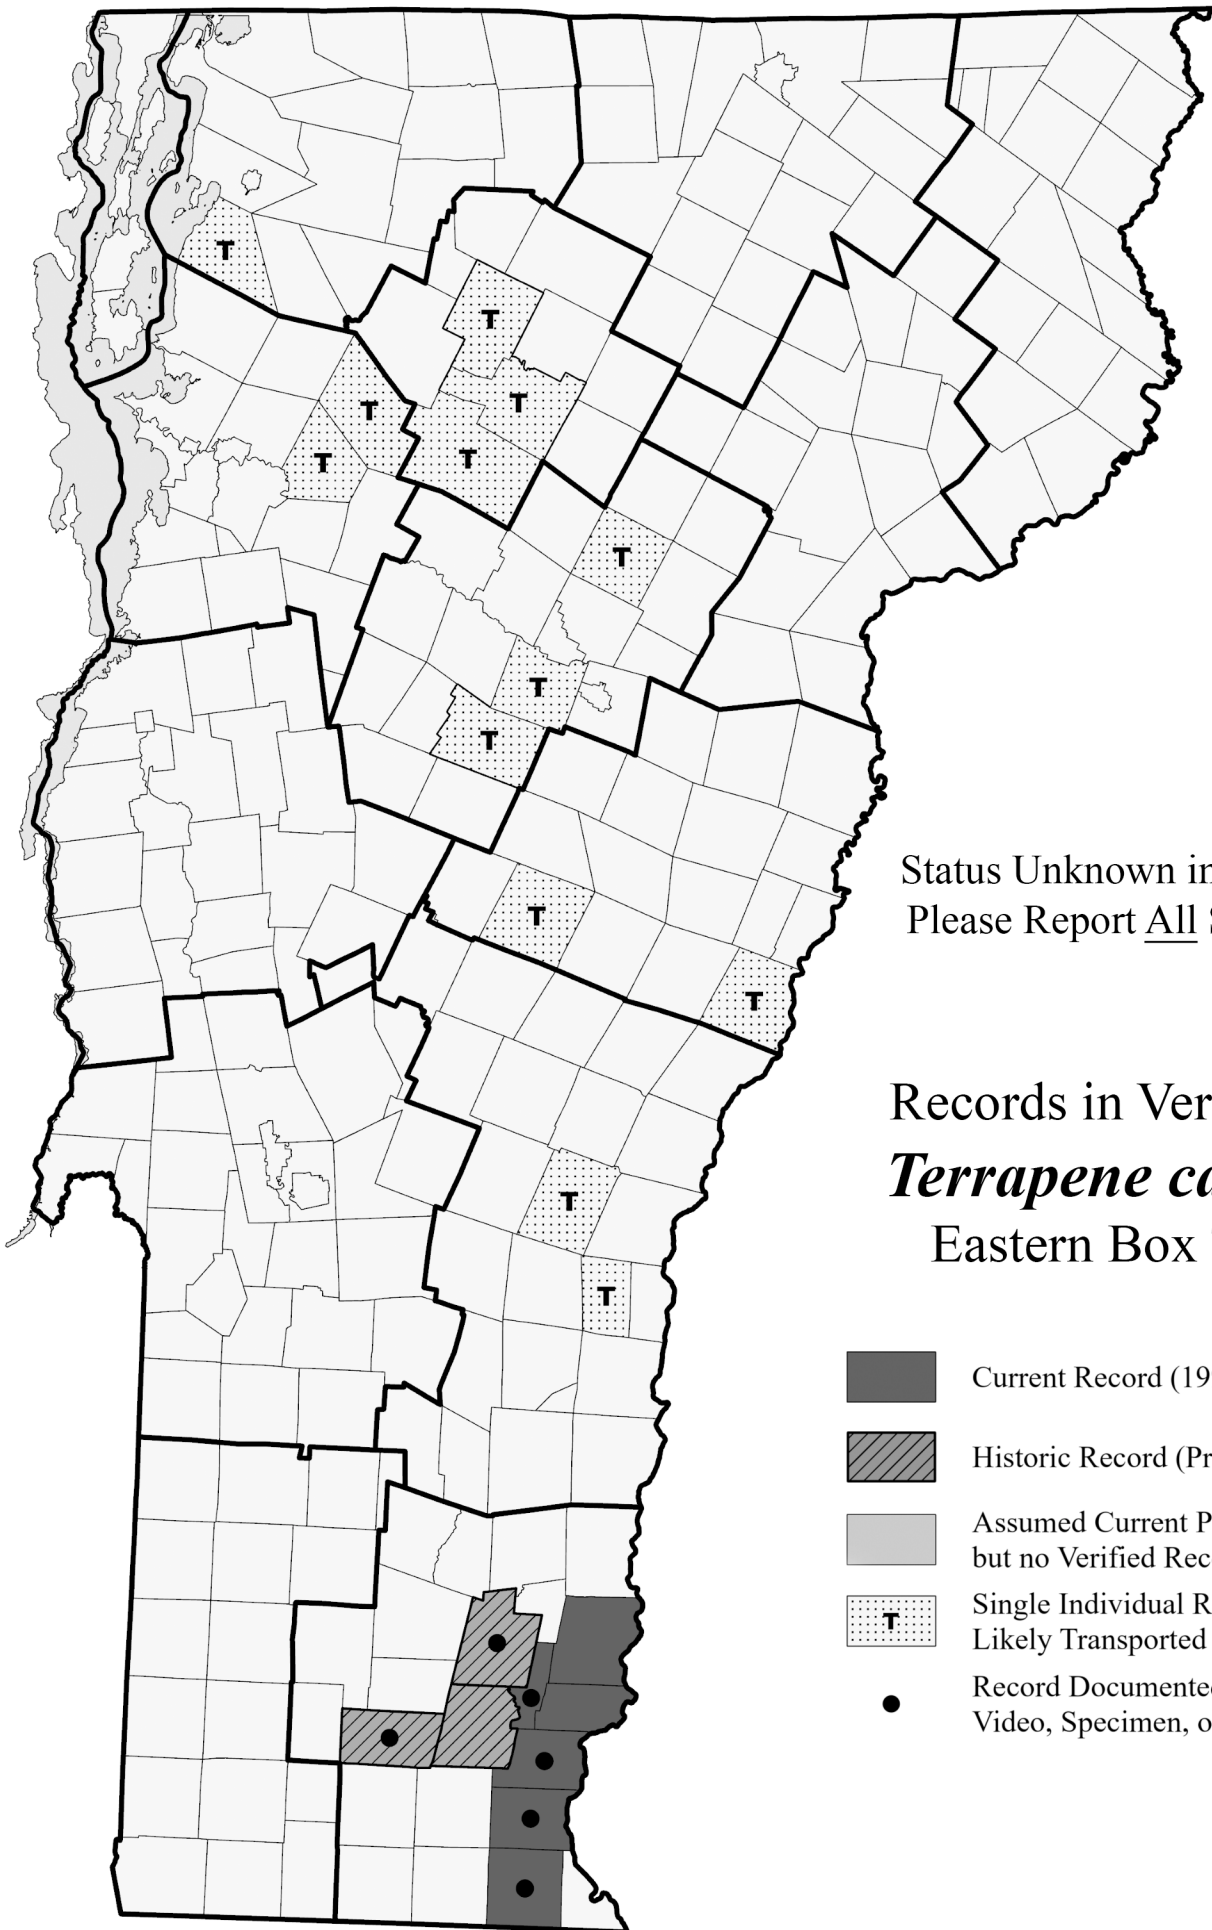

Turtles

Status Unknown in Vermont
Please Report All Sightings

Records in Vermont of *Terrapene carolina* Eastern Box Turtle

- Current Record (1999 through 2023)
- Historic Record (Prior to 1999)
- Assumed Current Presence but no Verified Records
- Single Individual Reported, Likely Transported by Humans
- Record Documented with Photo, Video, Specimen, or Recording